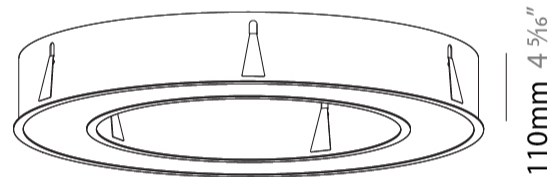

GENERAL

Series: Glorious
Subseries: Glorious
Brand: Prolicht
Division: Architectural
Mounting Type: Recessed
Mounting Location: Ceiling
Subcategory: Ambient

PHYSICAL

Shape: Round
Diameter (mm): 970
Diameter (in): 38 ³ / ₁₆
Height (mm): 110
Height (in): 4 ⁵ / ₁₆
Min. Recessing Depth (mm): 120
Min. Recessing Depth (in): 4 ³ / ₄
Light Distribution: Direct
Weight (kg): 11.164
Weight (lbs): 24.61
Diffuser: PMMA - Opal or Micro-Prism
Fixture Finish: SSR / BKV / CWI / CRY / HAB / UFT / ITA / RUA / FTG / MYG / LOD / PUS / FRO / FUP / KIA / POP / BLS / SPG / MEY / GOH / GUM / CHC / COM / ABZ / JAG / OBR / MOS / ROR
Fixture Material: Aluminum
Cut-out Measurements: 960mm / 37 13/16" x 640mm / 25 3/16"

Ø 628mm 24 3/4"

Ø 970mm 38 3/16 "

960mm x 640mm
37 13/16" x 25 3/16"

120mm
4 3/4"

10 - 15mm
3/8" - 9/16"

A37505-

PROJECT _____

TYPE _____

GENERAL

Series: Glorious
 Subseries: Glorious
 Brand: Prolicht
 Division: Architectural
 Mounting Type: Recessed
 Mounting Location: Ceiling
 Subcategory: Ambient

PHYSICAL

Shape: Round
 Diameter (mm): 1270
 Diameter (in): 50
 Height (mm): 110
 Height (in): 4 ⁵/₁₆
 Min. Recessing Depth (mm): 120
 Min. Recessing Depth (in): 4 ³/₄
 Light Distribution: Direct
 Weight (kg): 15.446
 Weight (lbs): 34.05
 Diffuser: PMMA - Opal or Micro-Prism
 Fixture Finish: SSR / BKV / CWI / CRY / HAB / UFT / ITA / RUA / FTG / MYG / LOD / PUS / FRO / FUP / KIA / POP / BLS / SPG / MEY / GOH / GUM / CHC / COM / ABZ / JAG / OBR / MOS / ROR
 Fixture Material: Aluminum
 Cut-out Measurements: 1260mm / 49 5/8" x 940mm / 37"